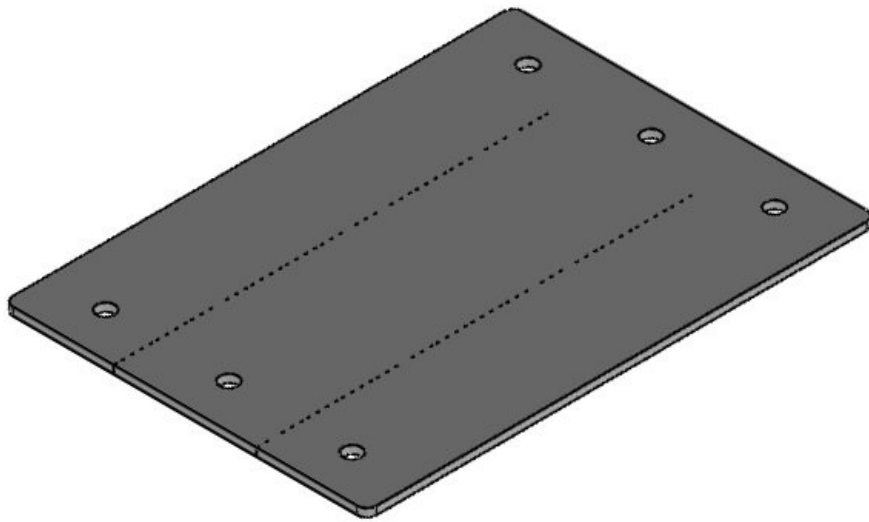

IFPS 24-MT

Art.nr.	99312	Aantal	6
EAN	4251269323	schroefgaten	
	362	Diameter van	5,5 mm
Aantal	1	schroefgaten	
Lengte	157 mm		
Breedte	112 mm		
Hoogte	2,5 mm		
Montage hoogte	2,5 mm		

IFPS 16