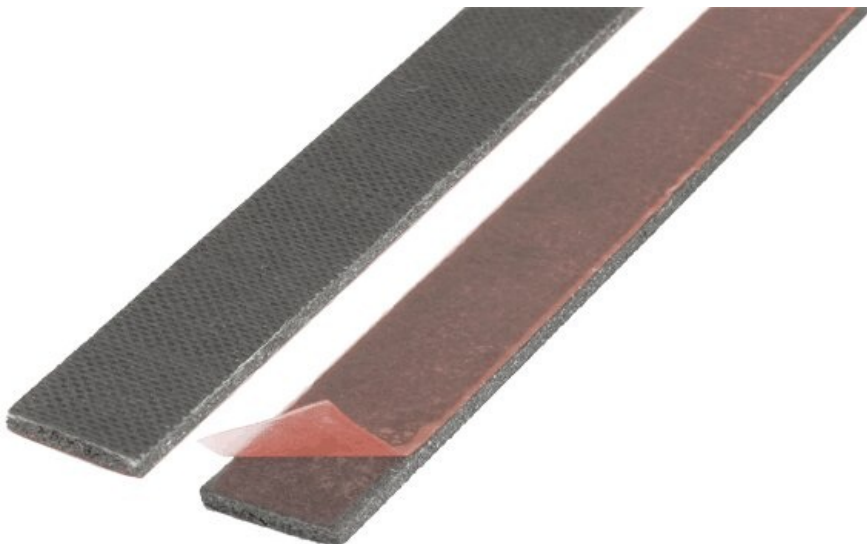

Art.nr.	99303
EAN	4251269318
	405
Aantal	1
Lengte	900 mm
Breedte	17 mm
Hoogte	2,7 mm