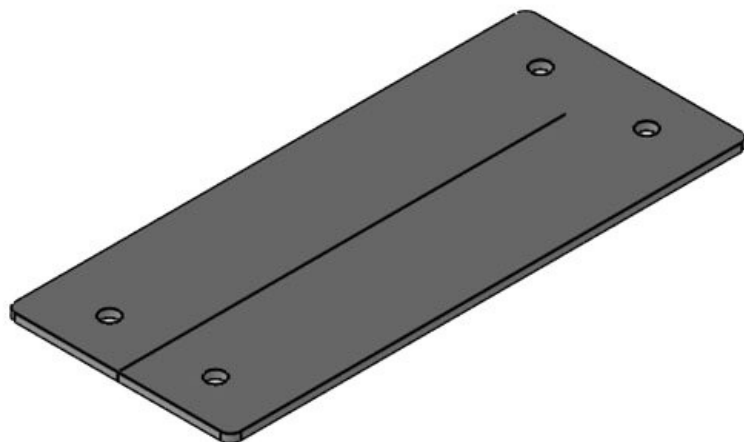

The intumescent (foaming) IFPS fire penetration seals which are mounted at the backside of the cable entry components consist of expandable graphite and increase their volume by a multiple in case of a fire. This creates a barrier which prevents a penetration of flames and high heat from one room into another for the longest possible period.

Based on the standards EN 45545-3 and EN 1363-1 icotek cable entry systems have been tested on "E45" and "EI30" in vertical alignment using mounted IFPS fire penetration seals. All tested products have been successfully certified using only one layer of fire penetration seals.

Furthermore, conventional cables instead of fire-resistant railway cables have been used for the testing.

Also available: IFPS fire penetration seal stripe, 900 x 17 x 2.7 mm, self-adhesive

Specificaties

Materiaal	Grafiet
Eigenschappen	opschuimend, halogeenvrij, zonder siliconen

Producttypes en maten

IFPS 24

Art.nr.	99300	Inbouwmaat	112 x 36 mm
EAN	4251269318375	Aantal schroefgaten	4
Aantal	1	Diameter van schroefgaten	5,5 mm
Lengte	157 mm		
Breedte	68 mm		
Hoogte	2,5 mm		
Montage hoogte	2,5 mm		